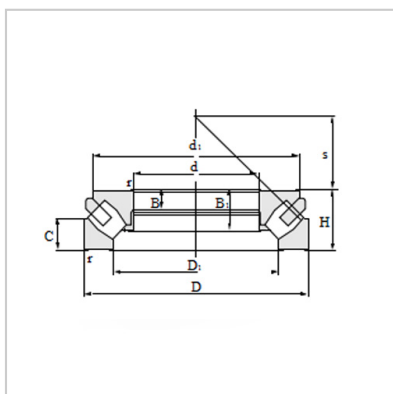

Thrust Spherical Roller Bearings

630 - 950mm-293/750

Bearing No. :

| | |
|-----------|---------|
| New No. : | 293/750 |
| Old No. : | |

Boundary Dimensions :

| | |
|--------|------|
| d : | 750 |
| D : | 1120 |
| H : | 224 |
| rmin : | 9.5 |

Basic Load Rating :

| | |
|-------|-------|
| Ca : | 9370 |
| Coa : | 45000 |

d :

| | |
|------|------|
| d : | 750 |
| d1 : | 1086 |
| D1 : | 910 |

Other Dimensions :

| | |
|------|-----|
| B : | 76 |
| B1 : | 216 |
| C : | 109 |